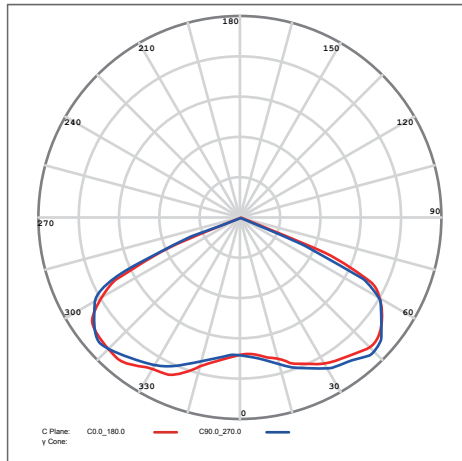

## ■ Specifications

Picture	Part#	Power	NO. of Modules	Efficacy(IES)	Total Lumen	N.W	Product Dimensions
	EO-ARORN-50	50W	1	150lm/W	7,500lm	4.5kg/9.9lbs	485x300x75mm 19.1x11.8x2.9in
	EO-ARORN-100	100W	1	145lm/W	14,500lm	4.5kg/9.9lbs	485x300x75mm 19.1x11.8x2.9in
	EO-ARORN-150	150W	1	130lm/W	19,500lm	4.5kg/9.9lbs	485x300x75mm 19.1x11.8x2.9in
	EO-ARORN-200	200W	2	145lm/W	29,000lm	5.9kg/13.0lbs	620x300x75mm 24.4x11.8x2.9in
	EO-ARORN-240	240W	3	150lm/W	36,000lm	8.4kg/18.5lbs	790x300x75mm 31.1x11.8x2.9in
	EO-ARORN-300	300W	3	145lm/W	43,500lm	8.4kg/18.5lbs	790x300x75mm 31.1x11.8x2.9in

## ■ Photometrics

100x155 DEGREE (Type III -S)

130 DEGREE (Type V -S)

■ **Mounting Options & Accessories**

Image	Product Code	Product Description
	SP-SA	Side Arm
	SP-SAA	Adapter(for Side Arm+Round pole)
	SP-SF	Slip Fitter
	SP-TR	Trunnion