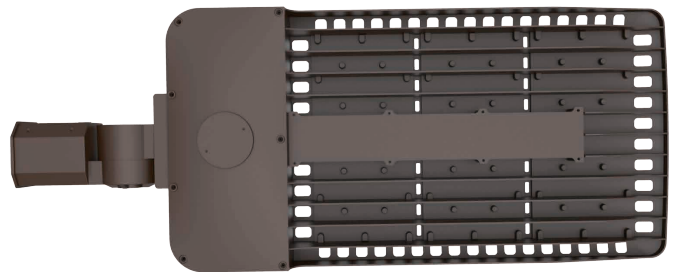

**Orion™**  
**LED Area Light**  
 50W~300W

**FEATURES**

- Weather-proof One Piece Die-cast Aluminum Housing
- Top Grade UV Resistance Polycarbonate Lens
- Easy Installation & Maintenance
- IoT Smart Control Compatible
- 10-year Warranty Available Upon Request
- CE, RoHS, ETL, DLC Pending

## ■ Specifications

Picture	Part#	Power	NO. of Modules	Efficacy(IES)	Total Lumen	N.W	Product Dimensions
	EO-ARORN-50	50W	1	150lm/W	7,500lm	4.5kg/9.9lbs	485x300x75mm 19.1x11.8x2.9in
	EO-ARORN-100	100W	1	145lm/W	14,500lm	4.5kg/9.9lbs	485x300x75mm 19.1x11.8x2.9in
	EO-ARORN-150	150W	1	130lm/W	19,500lm	4.5kg/9.9lbs	485x300x75mm 19.1x11.8x2.9in
	EO-ARORN-200	200W	2	145lm/W	29,000lm	5.9kg/13.0lbs	620x300x75mm 24.4x11.8x2.9in
	EO-ARORN-240	240W	3	150lm/W	36,000lm	8.4kg/18.5lbs	790x300x75mm 31.1x11.8x2.9in
	EO-ARORN-300	300W	3	145lm/W	43,500lm	8.4kg/18.5lbs	790x300x75mm 31.1x11.8x2.9in