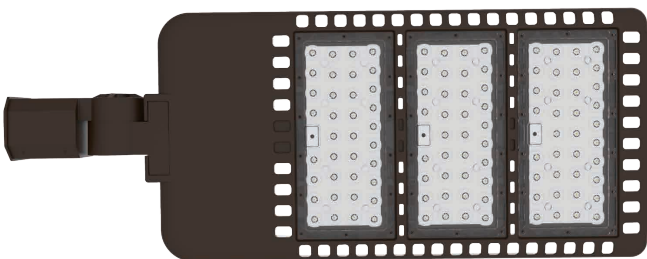

E-LITE semicon

■ Specifications

Picture	Part#	Power	NO. of Modules	Efficacy(IES)	Total Lumen	N.W	Product Dimensions
	EO-ARORN-50	50W	1	150lm/W	7,500lm	4.5kg/9.9lbs	485x300x75mm 19.1x11.8x2.9in
	EO-ARORN-100	100W	1	145lm/W	14,500lm	4.5kg/9.9lbs	485x300x75mm 19.1x11.8x2.9in
	EO-ARORN-150	150W	1	130lm/W	19,500lm	4.5kg/9.9lbs	485x300x75mm 19.1x11.8x2.9in
	EO-ARORN-200	200W	2	145lm/W	29,000lm	5.9kg/13.0lbs	620x300x75mm 24.4x11.8x2.9in
	EO-ARORN-240	240W	3	150lm/W	36,000lm	8.4kg/18.5lbs	790x300x75mm 31.1x11.8x2.9in
	EO-ARORN-300	300W	3	145lm/W	43,500lm	8.4kg/18.5lbs	790x300x75mm 31.1x11.8x2.9in