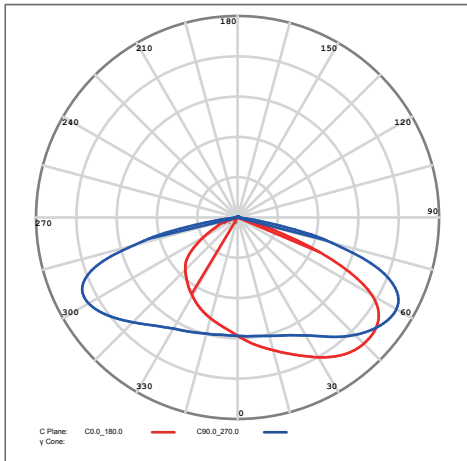

■ Photometrics

100x155 DEGREE (Type III -S)